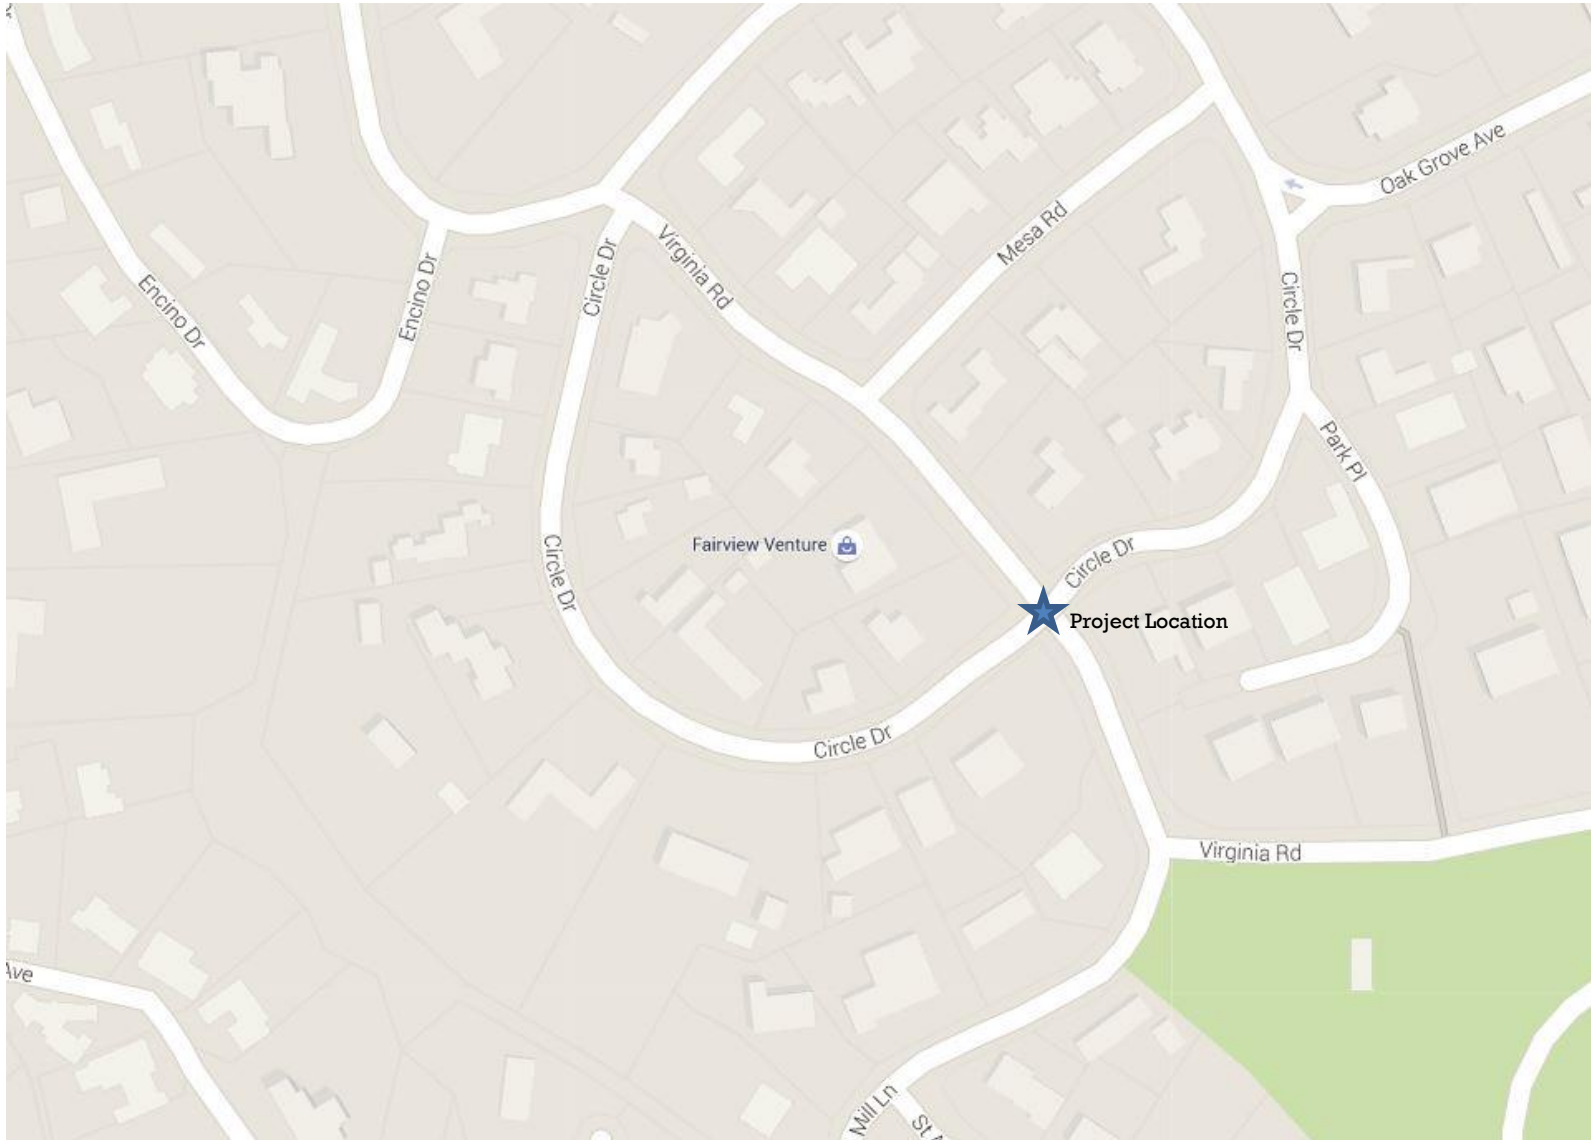

Attachment – Location Map

Circle Drive over Virginia Road Bridge Replacement Project

Location Map