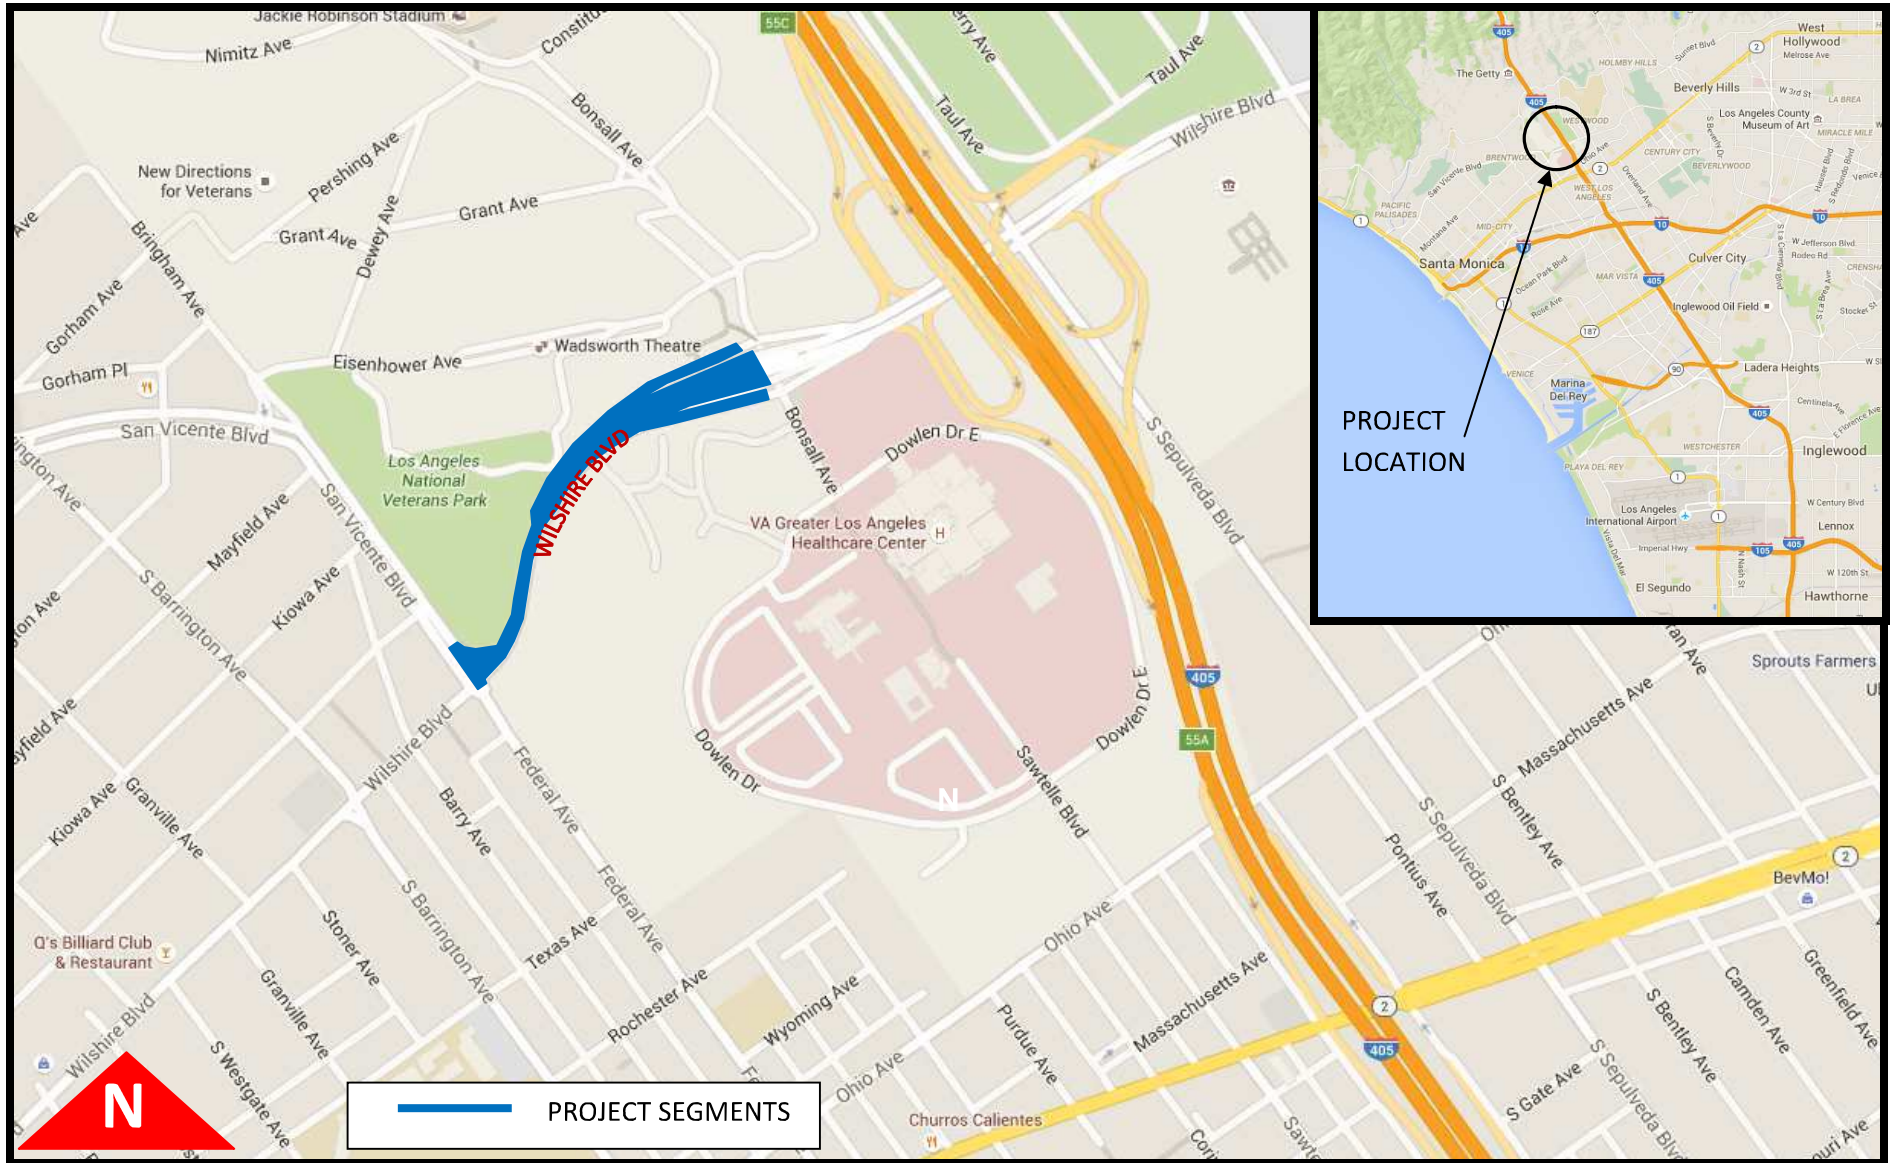

PROJECT LOCATION MAP

WILSHIRE BOULEVARD BUS RAPID TRANSIT PROJECT

PROJECT LOCATION: WILSHIRE BLVD – SAN VICENTE BLVD/ FEDERAL AVE TO BONSALE AVE