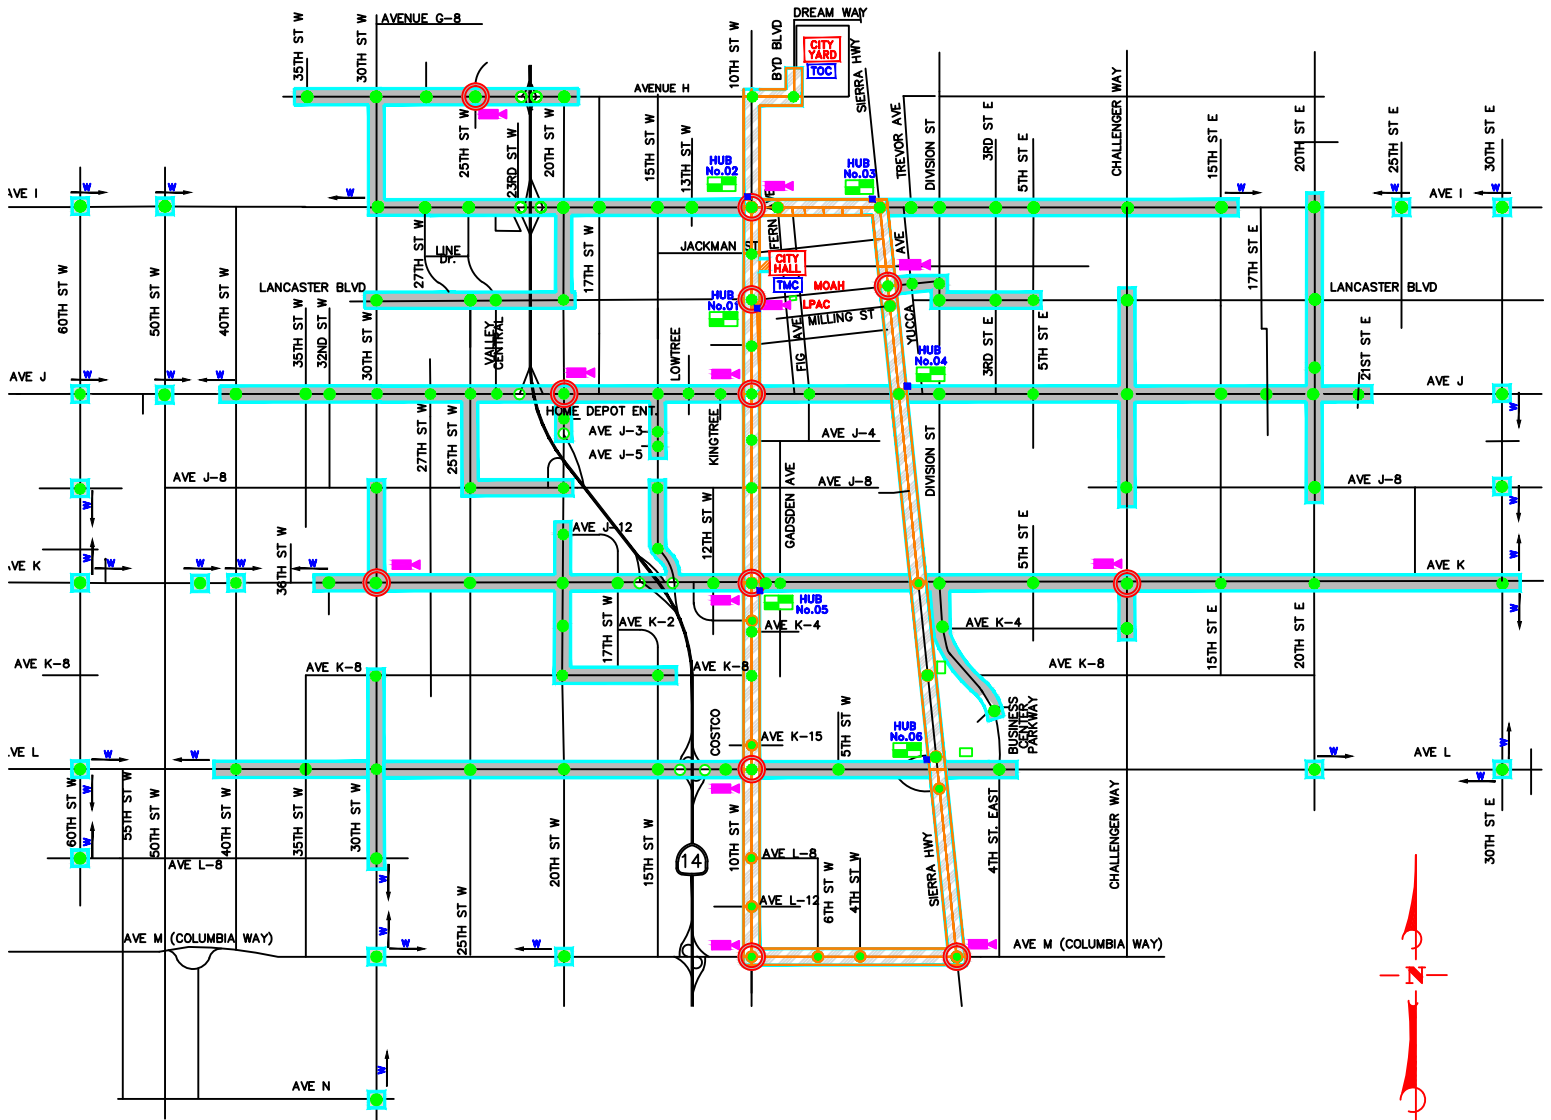

CITY OF LANCASTER PWCP 16-001 NORTH COUNTY ITS EXPANSION AND TRAFFIC SIGNAL SYSTEM MODERNIZATION

LEGEND:

- PROJECT LOCATION - NORTH COUNTY ITS EXPANSION
- TRAFFIC SIGNAL SYSTEM MODERNIZATION

VICINITY MAP