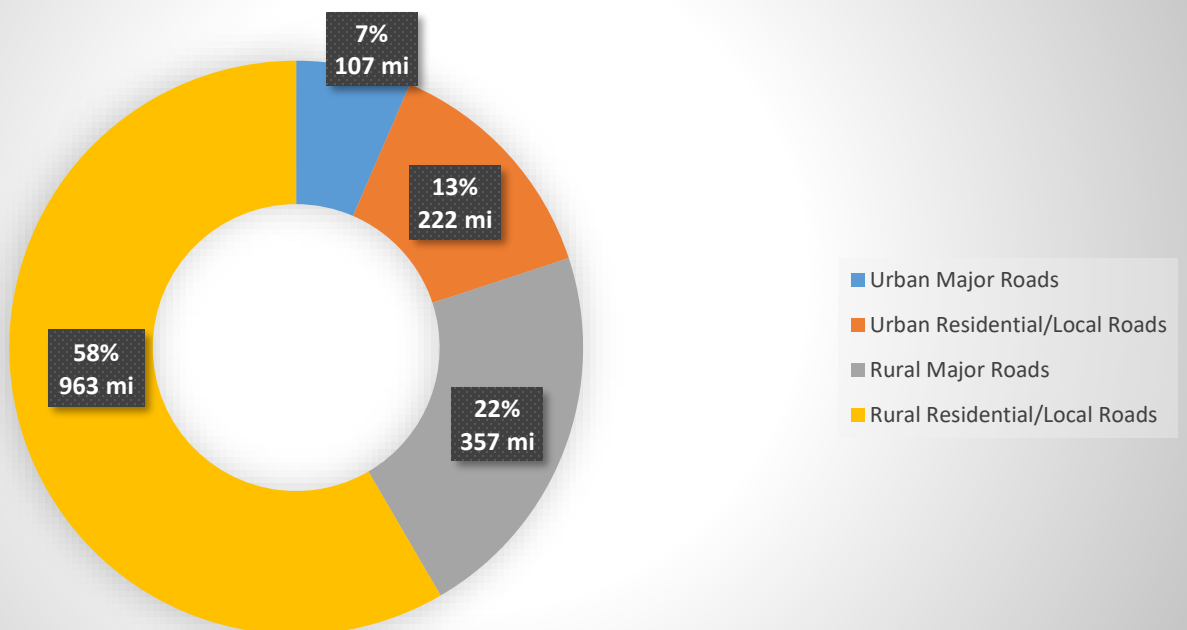

## SAN JOAQUIN COUNTY OVERALL PAVEMENT CONDITION INDEX

— Overall PCI

## San Joaquin County Roadway Distribution (by Centerline Miles)

CHIP SEAL PLACEMENT

CHIP SEAL PLACEMENT

CHIP SEAL COMPLETE

SLURRY SEAL PLACEMENT

SLURRY SEAL COMPLETE

CRACK SEAL PLACEMENT

CRACK SEAL COMPLETE